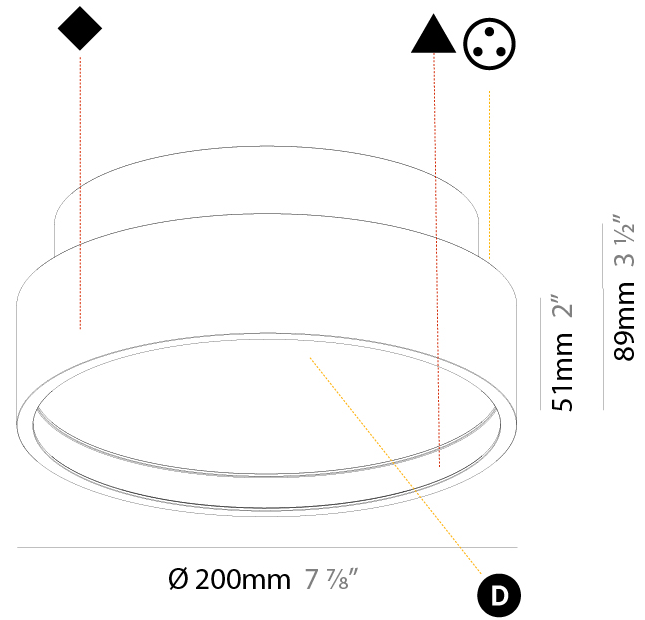

SIGN DIVA KORONA SURFACE

A3D095- : A3D095-DP-30K-02-19-01-01

base number

1. To build a product code in our configurator select the specify button on the base model # product page
2. To build a manual product code on this datasheet choose from the options listed below in blue font and add the suffix to the base model #

GENERAL

Series: Sign Diva
Subseries: Sign Diva Korona
Partner: Prolicht
Division: Architectural
Installation: Surface
Product Type: Ceiling Surface
Mounting Location: Ceiling
Light Distribution: Direct

PHYSICAL

Shape: Round
Diameter (mm): 200
Diameter (in): 7 7/8
Height (mm): 89
Height (in): 3 1/2
Weight (kg): 1.261
Weight (lbs): 2.78
Fixture Material: PMMA / Extruded Aluminum / Steel

ELECTRICAL

Lamp Type: LED (Zhaga Standard)
Input Wattage (W): 12.1
Total Output Wattage (W): 11
Dimming: Phase Dimming (120Vac Only)
Driver Included: Yes
Driver Location: Integrated
Driver Type: Constant Current - Universal
Driver Class: Class 2
Input Voltage (V): 120
Constant Current (MA): 350

LED

Color Temperature (°K): 3000
Max. Delivered Lumen (lm): 1100
CRI: >90 CRI
Lamp Life (hrs): 50000

OPTICAL

RATINGS AND CERTIFICATIONS

Certified By: Certified for North American Standards
IP rating: IP20