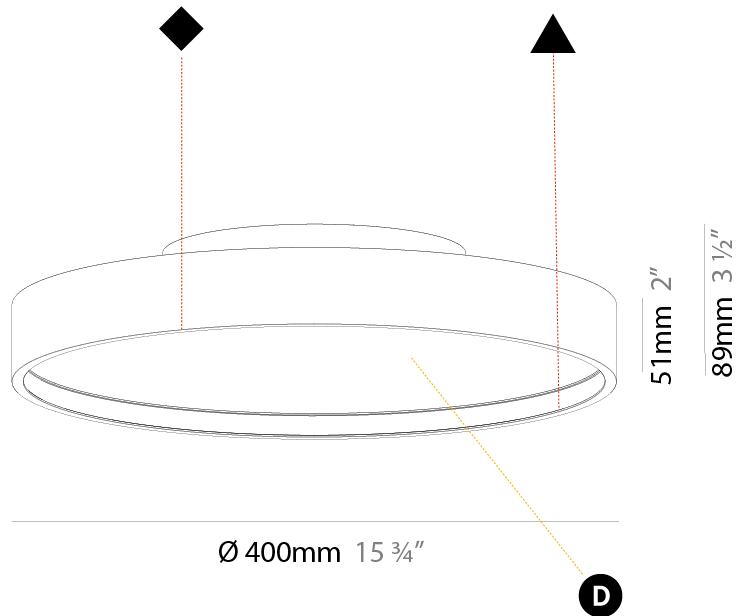

GENERAL

Series: Sign Diva
Subseries: Sign Diva Korona
Partner: Prolicht
Division: Architectural
Installation: Surface
Product Type: Ceiling Surface
Mounting Location: Ceiling
Light Distribution: Direct

PHYSICAL

Shape: Round
Diameter (mm): 400
Diameter (in): 15 3/4
Height (mm): 89
Height (in): 3 1/2
Weight (kg): 2.636
Weight (lbs): 5.811
Diffuser: PMMA - Opal/Micro-Prism/Sparkling Secret/Vintage Industrial
Fixture Finish: SSR / BKV / CWI / CRY / HAB / UFT / ITA / RUA / FTG / MYG / LOD / PUS / FRO / FUP / KIA / POP / BLS / SPG / MEY / GOH / CHC / COM / ABZ / JAG / OBR / MOS / ROR
Fixture Material: PMMA / Extruded Aluminum / Steel

ELECTRICAL

Lamp Type: LED (Zhaga Standard)
Input Wattage (W): 19.8
Total Output Wattage (W): 16
Dimming: Tri-Mode (Non-Dimming and Phase Dimming (120Vac only) and 0-10V Dimming)
Driver Included: Yes
Driver Location: Integrated
Driver Type: Constant Current - Universal
Driver Class: Class 2
Input Voltage (V): 120 - 277
Constant Current (MA): 500

LED

Color Temperature (°K): 3000 / 3500 / 4000
Max. Delivered Lumen (lm): 2260 / 2293 / 2340
CRI: >90 CRI
Lamp Life (hrs): 50000

OPTICAL

RATINGS AND CERTIFICATIONS

Certified By: Certified for North American Standards
IP rating: IP20